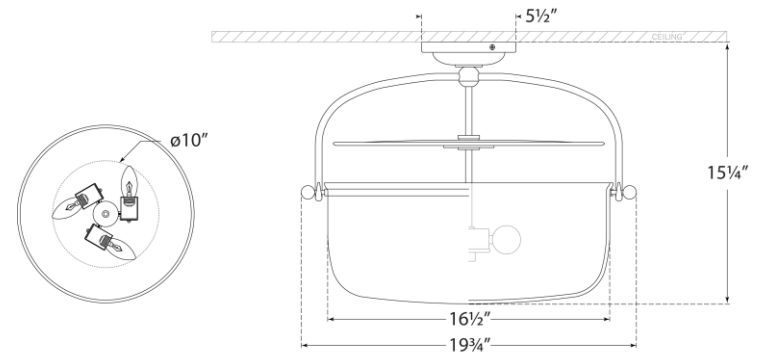

## Lorford Medium Semi-Flush Lantern

Item # CHC 4270GI-CG

Designer: Chapman & Myers

Height: 15"

Width: 19.75"

Canopy: 5.5" Round

Finishes: AI, GI

Glass Options: CG, MG

Socket: 3 - E26 Keyless

Wattage: 3 - 40 B11

Weight: 13 Pounds

Note: Custom Height Available

Top View

Side View