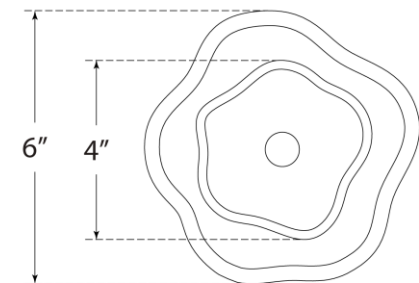

TEAR SHEET

Leighton 6" Layered Flush Mount

Item # KS 4063SB-CRE

Designer: kate spade new york

Height: 2.5"

Width: 6"

Canopy: 4.5" Round

Finishes: PN, SB

Glass Options: BLS, CRE

Lightsource: Dedicated LED

Wattage: 10w (1200lm)

Weight: 2 Pounds

Note: UL Only

Front View

Bottom View