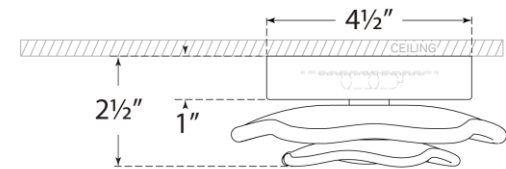

TEAR SHEET

Leighton 6" Layered Flush Mount

Item # KS 4063SB-CRE

Designer: kate spade new york

Height: 2.5"

Width: 6"

Canopy: 4.5" Round

Finishes: PN, SB

Glass Options: BLS, CRE

Lightsource: Dedicated LED

Wattage: 10w (1200lm)

Weight: 2 Pounds

Note: UL Only

Front View

Bottom View