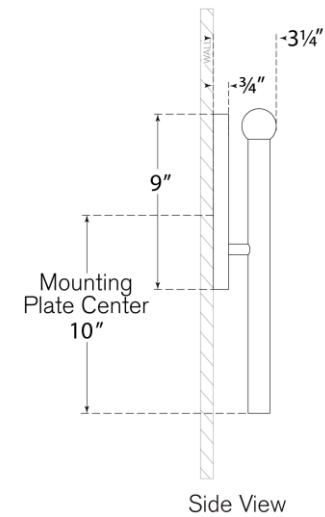

## Rousseau Medium Bath Sconce

Item # KW 2281BZ-ECG

Designer: Kelly Wearstler

Height: 15.5"

Width: 4.25"

Extension: 3.25"

Backplate: 4.25" x 9" Oval

Finishes: AB, BZ, PN

Glass Options: CG, EC, ECG, SG

Lightsource: Dedicated LED

Wattage: 6w (700lm)

Weight: 5 Pounds

Top View

Side View

Front View