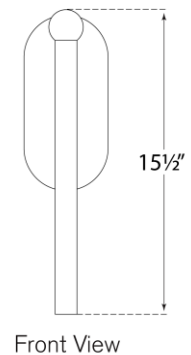

## Rousseau Medium Bath Sconce

Item # KW 2281BZ-ECG

Designer: Kelly Wearstler

Height: 15.5"

Width: 4.25"

Extension: 3.25"

Backplate: 4.25" x 9" Oval

Finishes: AB, BZ, PN

Glass Options: CG, EC, ECG, SG

Lightsource: Dedicated LED

Wattage: 6w (700lm)

Weight: 5 Pounds

Top View

Side View

Front View