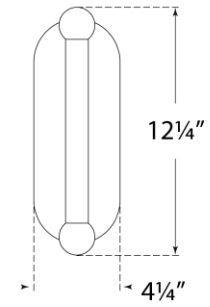

## Rousseau Large Vanity Sconce

Item # KW 2287AB-ECG

Designer: Kelly Wearstler

Height: 12.25"

Width: 4.25"

Extension: 3"

Backplate: 4.25" x 11" Oval

Finishes: AB, BZ, PN

Glass Options: CG, EC, ECG, SG

Lightsource: Dedicated LED

Wattage: 9w (1000lm)

Weight: 8 Pounds

Top View

Side View

Front View