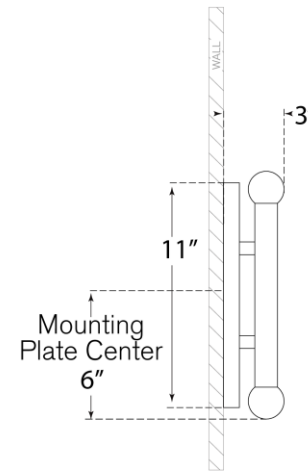

## Rousseau Large Vanity Sconce

Item # KW 2287AB-ECG

Designer: Kelly Wearstler

Height: 12.25"

Width: 4.25"

Extension: 3"

Backplate: 4.25" x 11" Oval

Finishes: AB, BZ, PN

Glass Options: CG, EC, ECG, SG

Lightsource: Dedicated LED

Wattage: 9w (1000lm)

Weight: 8 Pounds

Top View

Side View

Front View