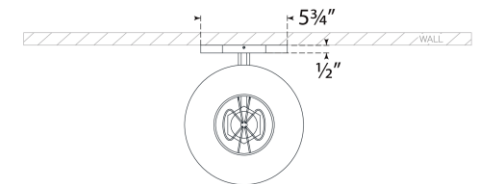

TEAR SHEET

Olivier Medium Sconce

Item # PCD 2002PN-L

Designer: Paloma Contreras

Height: 17.75"

Width: 8"

Extension: 9.25"

Backplate: 5" x 5.75" Hexagon

Finishes: BZ, HAB, PN

Shade Treatments: L

Shade Details: 4" x 8" x 7.5"

Socket: E26 Keyless

Wattage: 15 LED A19

Weight: 4 Pounds

Note: UL Only

Top View

Side View

Front View