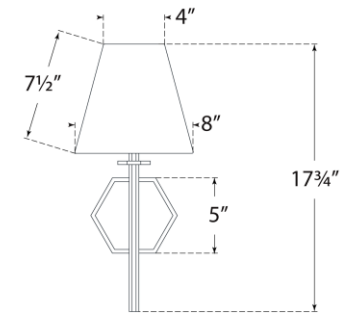

TEAR SHEET

Olivier Medium Sconce

Item # PCD 2002PN-L

Designer: Paloma Contreras

Height: 17.75"

Width: 8"

Extension: 9.25"

Backplate: 5" x 5.75" Hexagon

Finishes: BZ, HAB, PN

Shade Treatments: L

Shade Details: 4" x 8" x 7.5"

Socket: E26 Keyless

Wattage: 15 LED A19

Weight: 4 Pounds

Note: UL Only

Top View

Side View

Front View