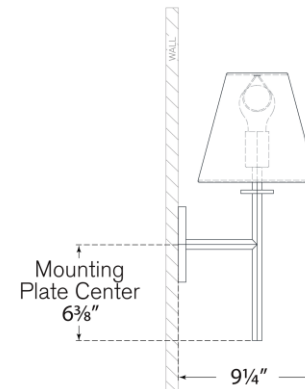

TEAR SHEET

Olivier Medium Sconce

Item # PCD 2002PN-L

Designer: Paloma Contreras

Height: 17.75"

Width: 8"

Extension: 9.25"

Backplate: 5" x 5.75" Hexagon

Finishes: BZ, HAB, PN

Shade Treatments: L

Shade Details: 4" x 8" x 7.5"

Socket: E26 Keyless

Wattage: 15 LED A19

Weight: 4 Pounds

Note: UL Only

Top View

Side View

Front View