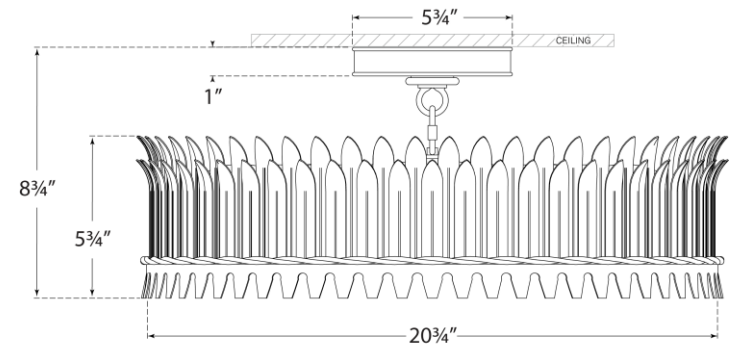

TEAR SHEET

Leslie 21" Semi-Flush

Item # SK 4207GI

Designer: Suzanne Kasler

Height: 8.75"

Width: 20.75"

Canopy: 5.75" Round

Finishes: BSL, GI, PW

Socket: 5 - E12 Candelabra

Wattage: 5 - 6.5 LED B11

Weight: 15 Pounds

Front View

Top View