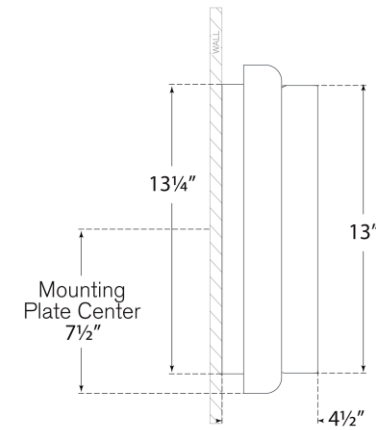

## Penumbra 15" Sconce

Item # WS 2074HAB/WHT

Designer: Windsor Smith

Height: 15"

Width: 6"

Extension: 4.5"

Backplate: 3.25" x 13.25" Rectangle

Finishes: BZ/L, BZ/WHT, HAB/L, HAB/WHT, PN/L, PN/WHT

Lightsource: Dedicated LED

Wattage: 9w (1000lm)

Weight: 6 Pounds

Note: UL Only | Requires Smaller Outlet Box

Top View

Side View

Front View