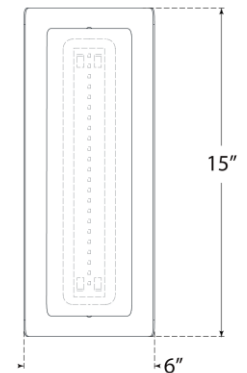

## Penumbra 15" Sconce

Item # WS 2074HAB/WHT

Designer: Windsor Smith

Height: 15"

Width: 6"

Extension: 4.5"

Backplate: 3.25" x 13.25" Rectangle

Finishes: BZ/L, BZ/WHT, HAB/L, HAB/WHT, PN/L, PN/WHT

Lightsource: Dedicated LED

Wattage: 9w (1000lm)

Weight: 6 Pounds

Note: UL Only | Requires Smaller Outlet Box

Top View

Side View

Front View