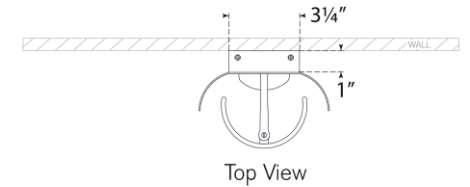

## Penumbra 15" Sconce

Item # WS 2074HAB/WHT

Designer: Windsor Smith

Height: 15"

Width: 6"

Extension: 4.5"

Backplate: 3.25" x 13.25" Rectangle

Finishes: BZ/L, BZ/WHT, HAB/L, HAB/WHT, PN/L, PN/WHT

Lightsource: Dedicated LED

Wattage: 9w (1000lm)

Weight: 6 Pounds

Note: UL Only | Requires Smaller Outlet Box

Top View

Side View

Front View