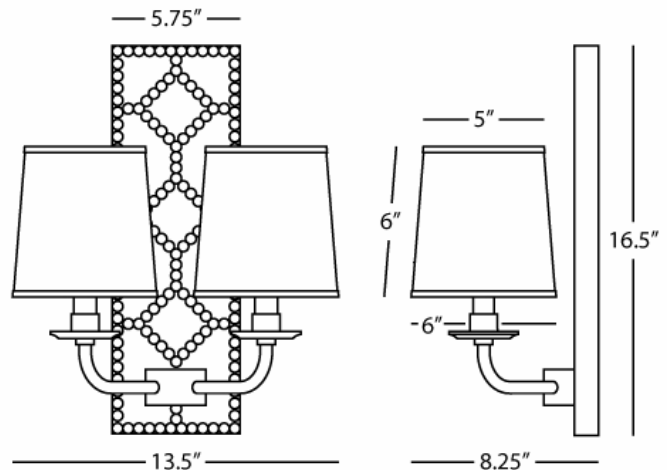

WILLIAMSBURG

LIGHTFOOT

1033

Double Sconce

2-60W Max.

Bulb Type: B, Candelabra Base

Direct Wire Only

Backplate Upholstered in Worcester Peacock

Leather w/ Nailhead Detail

Aged Brass Accents

Fondine Fabric Shades

FINISH OPTIONS:

S1033 - Polished Nickel Accents

Z1033 - Deep Patina Bronze Accents

** Available for Quick SHIP **