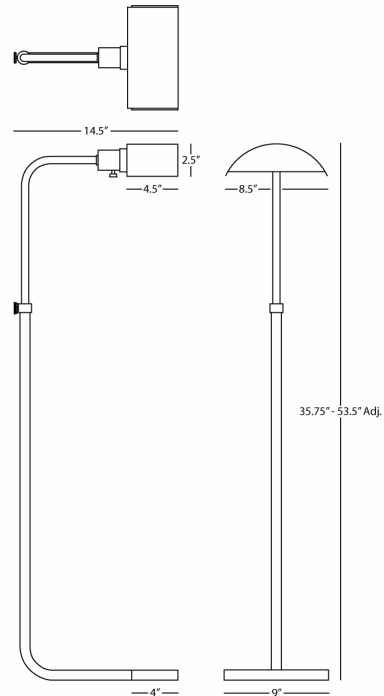

KOLEMAN

S461

Adjustable Task Floor Lamp

1-60W Max.

Bulb Type: B11 Torpedo

Switch: Hi-Lo Dimming

Polished Nickel Finish

Metal Shade

FINISH OPTIONS:

461 - Aged Brass

Z461 - Deep Patina Bronze

** Available for Quick SHIP **