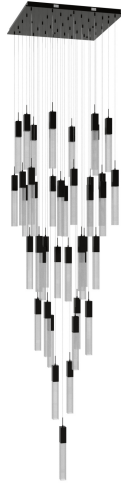

AVE

L I G H T I N G

Item#: HF1903-41-GL-DBZ-SNW

Product Type MULTI PORT PENDANT
Collection Name THE ORIGINAL GLACIER COLLECTION
Finish DARK BRONZE
Length-Ext. 36 in.
Width 36 in.
Height 174 in.
Weight 287 lbs
Voltage 120
Lumens 11480
Listing UL
Light Source BULB
Bulb Quantity 41
Bulb Wattage 6.5
Bulb Base Type GU10 LED
Bulb Included YES
Dimmable YES
Sloped Install YES
Warranty 1 YEAR LIMITED ELECTRICAL WARRANTY

COMPANY NAME:
DATE:
PROJECT NAME:
LOCATION:
APPROVED BY:
PRODUCT ITEM CODE: HF1903-41-GL-DBZ-SNW