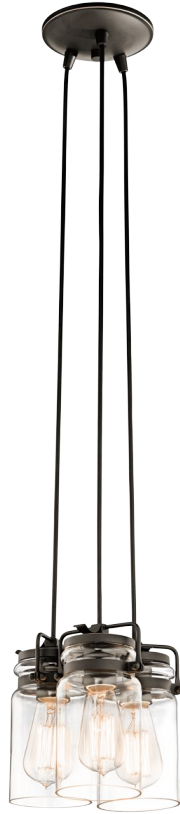

Brinley Collection
Brinley 3 light Pendant OZ
 42869OZ (Olde Bronze)

Project Name: _____
 Location: _____
 Type: _____
 Qty: _____
 Comments: _____

Ordering Information

Product ID	42869OZ
Finish	Olde Bronze
Available Finishes	NI, OZ
Collection	Brinley Collection

Dimensions

Base Backplate	5.75 DIA
Weight	5.72 LBS

Specifications

Material	Steel
Diffuser Description	Clear

Electrical

Voltage	120 V
---------	-------

Qualifications

Safety Rated	Dry
Warranty	www.kichler.com/warranty

Primary Lamping

Light Source	Incandescent
Lamp Included	Not Included
# of Bulbs/LED Modules	3
Max or Nominal Watt	100W
Socket Wire	105
Socket Type	Medium
Lamp Type	A19

Dimensions

Height	7.75"
Overall Height	124.00"
Width	8.50"