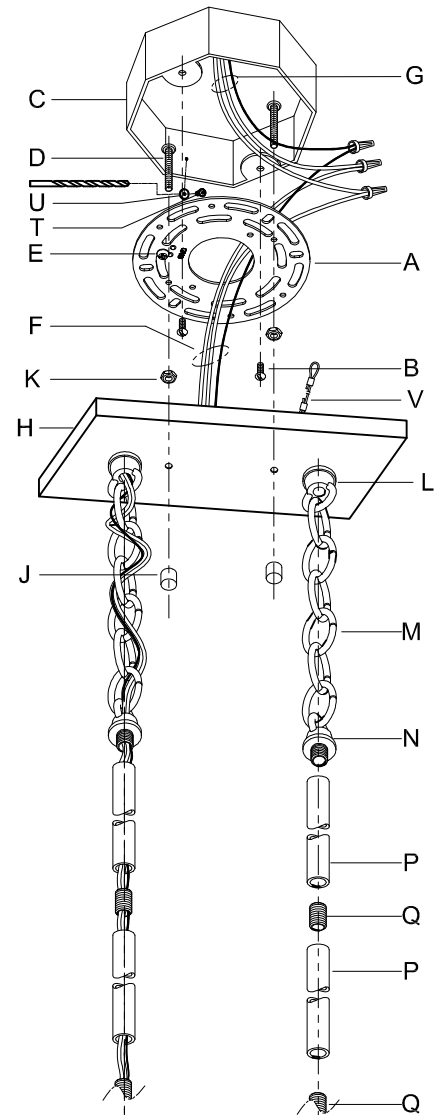

CAUTION: Read instructions carefully and turn electricity off at main circuit breaker panel before beginning installation.

400145

WARNING - If any Special Control Devices are used with this Fixture, Follow the Instructions Carefully to assure full compliance with N.E.C. requirements. If there are any questions, contact a Qualified Electrical Contractor.
WARNING - This product contains chemicals known to the State of California to cause cancer, birth defects and /or other reproductive harm. Thoroughly wash hands after installing, handling, cleaning, or otherwise touching this product.
CAUTION - All glass is fragile, use care when handling Glass component(s) and or Lamp(s).

CANOPY MOUNTING & WIRE CONNECTION ASSEMBLY STEPS:

1. #29 (Ø.136) (3.5mm)
2. → C
3. T,U,V → C
4. D,E → A
5. K → D
6. B,A → C
7. F → N
8. N → P
9. P → Q
10. M → L,N
11. F → P,N,M,L
12. F → G
13. H,J → D

B, C, G & W
 (NOT FURNISHED)
 (NON FOURNIE)
 (NO INCLUIDA)

FIXTURE ASSEMBLY STEPS:

1. Q → X
2. W → Y
3. R,S → X

Instructions d'Assemblage et Installation

MISE EN GARDE: Lire les instructions avec soin et couper le courant au disjoncteur central avant de commencer l'installation.