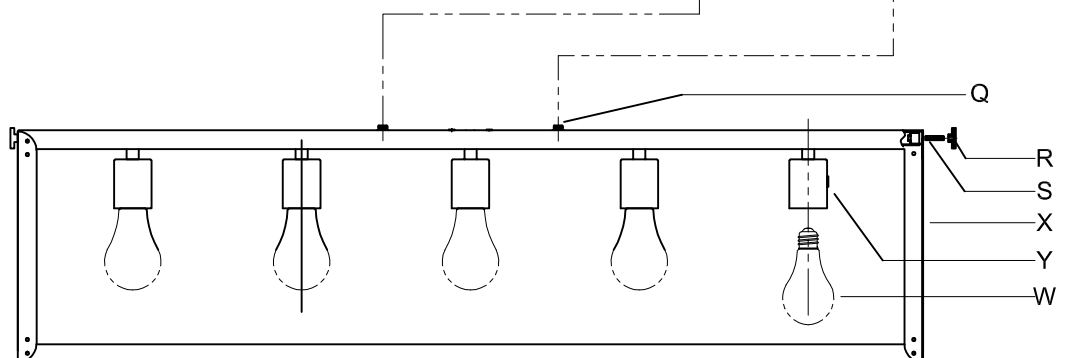

CAUTION: Read instructions carefully and turn electricity off at main circuit breaker panel before beginning installation.

400145

WARNING - If any Special Control Devices are used with this Fixture, Follow the Instructions Carefully to assure full compliance with N.E.C. requirements. If there are any questions, contact a Qualified Electrical Contractor.
WARNING - This product contains chemicals known to the State of California to cause cancer, birth defects and /or other reproductive harm. Thoroughly wash hands after installing, handling, cleaning, or otherwise touching this product.
CAUTION - All glass is fragile, use care when handling Glass component(s) and or Lamp(s).

CANOPY MOUNTING & WIRE CONNECTION ASSEMBLY STEPS:

1. #29 (Ø.136) (3.5mm)
2. → C
3. T,U,V → C
4. D,E → A
5. K → D
6. B,A → C
7. F → N
8. N → P
9. P → Q
10. M → L,N
11. F → P,N,M,L
12. F → G
13. H,J → D

B, C, G & W
 (NOT FURNISHED)
 (NON FOURNIE)
 (NO INCLUIDA)

FIXTURE ASSEMBLY STEPS:

1. Q → X
2. W → Y
3. R,S → X

Instructions d'Assemblage et Installation

MISE EN GARDE: Lire les instructions avec soin et couper le courant au disjoncteur central avant de commencer l'installation.