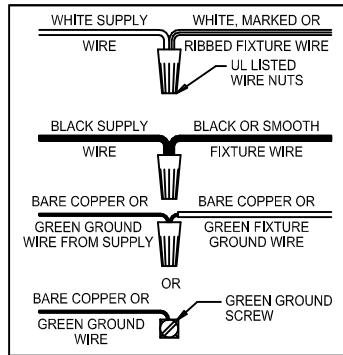

CAUTION: Read instructions carefully and turn electricity off at main circuit breaker panel before beginning installation.

400145

WARNING - If any Special Control Devices are used with this Fixture, Follow the Instructions Carefully to assure full compliance with N.E.C. requirements. If there are any questions, contact a Qualified Electrical Contractor.
WARNING - This product contains chemicals known to the State of California to cause cancer, birth defects and /or other reproductive harm. Thoroughly wash hands after installing, handling, cleaning, or otherwise touching this product.
CAUTION - All glass is fragile, use care when handling Glass component(s) and or Lamp(s).

CANOPY MOUNTING & WIRE CONNECTION ASSEMBLY STEPS:

1. #29 (Ø.136) (3.5mm)
2. → C
3. T,U,V → C
4. D,E → A
5. K → D
6. B,A → C
7. F → N
8. N → P
9. P → Q
10. M → L,N
11. F → P,N,M,L
12. F → G
13. H,J → D

B, C, G & W
 (NOT FURNISHED)
 (NON FOURNIE)
 (NO INCLUIDA)

FIXTURE ASSEMBLY STEPS:

1. Q → X
2. W → Y
3. R,S → X

Instructions d'Assemblage et Installation

MISE EN GARDE: Lire les instructions avec soin et couper le courant au disjoncteur central avant de commencer l'installation.