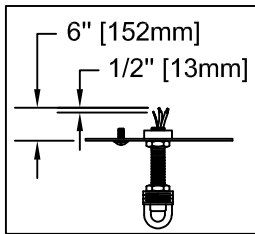

CAUTION: Read instructions carefully and turn electricity off at main circuit breaker panel before beginning installation.

400145

WARNING - If any Special Control Devices are used with this Fixture, Follow the Instructions Carefully to assure full compliance with N.E.C. requirements. If there are any questions, contact a Qualified Electrical Contractor.
WARNING - This product contains chemicals known to the State of California to cause cancer, birth defects and /or other reproductive harm. Thoroughly wash hands after installing, handling, cleaning, or otherwise touching this product.
CAUTION - All glass is fragile, use care when handling Glass component(s) and or Lamp(s).

CANOPY MOUNTING & WIRE CONNECTION ASSEMBLY STEPS:

1. #29 (Ø.136) (3.5mm)
2. → C
3. T,U,V → C
4. D,E → A
5. K → D
6. B,A → C
7. F → N
8. N → P
9. P → Q
10. M → L,N
11. F → P,N,M,L
12. F → G
13. H,J → D

B, C, G & W
 (NOT FURNISHED)
 (NON FOURNIE)
 (NO INCLUIDA)