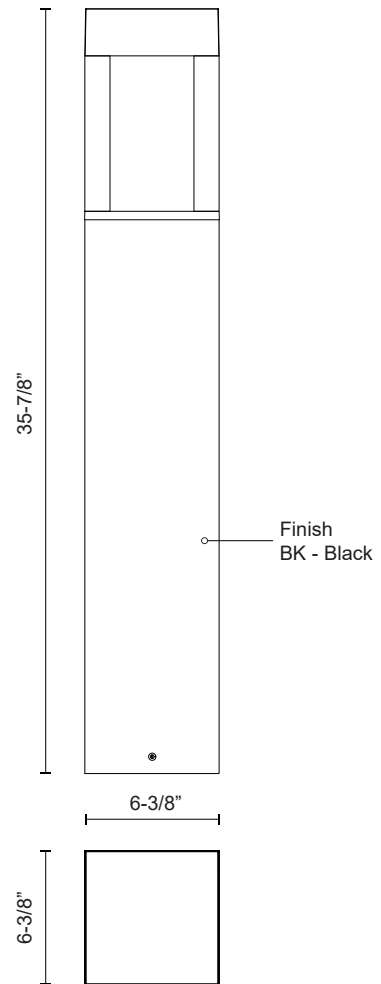

SONOMA
EB43036-UNV
BOLLARDS

PROJECT

DESCRIPTION

Architectural designed high powered LED exterior bollard fixture, high pressure die-cast aluminum square-shaped housing with four rectangular-shaped openings which radiates the light downward and throughout all openings and surrounding areas of the bollard. Available in two different heights and IK10 Rated.

SPECIFICATION DETAILS

Fixture Dimensions	L6-3/8" x W6-3/8" x H35-7/8"
Light Source	LED with DC Driver
Wattage	24W
Total Lumens	2100lm
Delivered Lumens	1350lm*
Voltage	120-277V
Color Temperature	3000K
CRI (Ra)	90CRI
Optional Color Temps	2700K - 5000K Available, Minimum Order Quantities Apply
LED Rated Life	50,000 hours
Dimming	100% - 10%, TRIAC or ELV Dimmer (Not Included)
Glass Details	Clear High Impact Glass
Location	Wet, IP65
Material	Aluminum + Glass
Illumination Direction	Down
Paint Finish	BK02

* For custom options, consult factory for details.

* For warranty information, please visit www.kuzcolighting.com/warranty

KUZCO

CANADA: 19054 28TH AVENUE - SURREY, BC V3Z 6M3
USA: 3035 E. LONE MOUNTAIN ROAD - LAS VEGAS, NV 89081

WWW.KUZCOLIGHTING.COM

© 2024 KUZCO LIGHTING. ALL RIGHTS RESERVED.

COMMENT