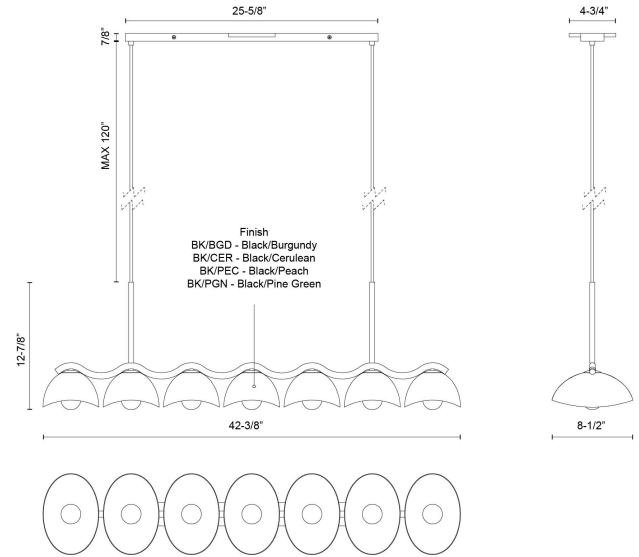

Atlas 42-in Linear Pendant

Model	Bulbs (not included)	Wattage (or equivalent)
LP57642 LP57642-BK/BGD LP57642-BK/CER LP57642-BK/PEC LP57642-BK/PGN	7 x E12	40W

The Atlas collection redefines the linear pendant with its curvy, modern frame and fresh color options. Available in a range of trendy yet enduring tones. Atlas brings a bold and distinctive touch to contemporary interiors, making it a true statement piece.

SPECIFICATION DETAILS

Fixture Dimensions	L42-3/8" x W8-1/2" x H12-7/8"
Canopy Dimensions	L25-5/8" x W4-3/4" x H7/8"
Minimum Hang Height	8"
Location	Dry
Illumination Direction	Down
Light Source/Life	Socket
Material	Steel
Sloped Ceiling Adaptable	Yes
Shade Details	Steel Shade
Wire Length	120"
Wire Style	Black Wire
Compliance	UL Certified: Yes