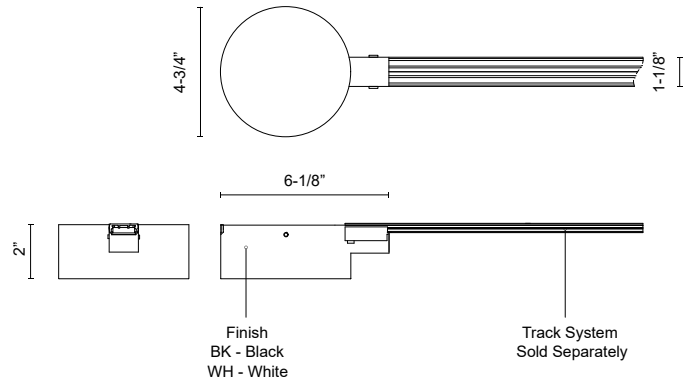

DESCRIPTION

The Power Box Driver Cover can be placed at the end of the Trilo track system. This canopy covers a standard junction box and will house the driver for your system.

SPECIFICATION DETAILS

Fixture Dimensions	L6-1/8" x W4-3/4" x H2"
Max Track Length	40m
Wattage	48W
Voltage	120V
Dimming	100% - 10%, TRIAC or ELV Dimmer (Not Included)
Location	Dry
Material	Steel + Polymeric Material
Paint Finish	BK02; WH02

* For custom options, consult factory for details.
* For warranty information, please visit www.kuzcolighting.com/warranty

COMMENT