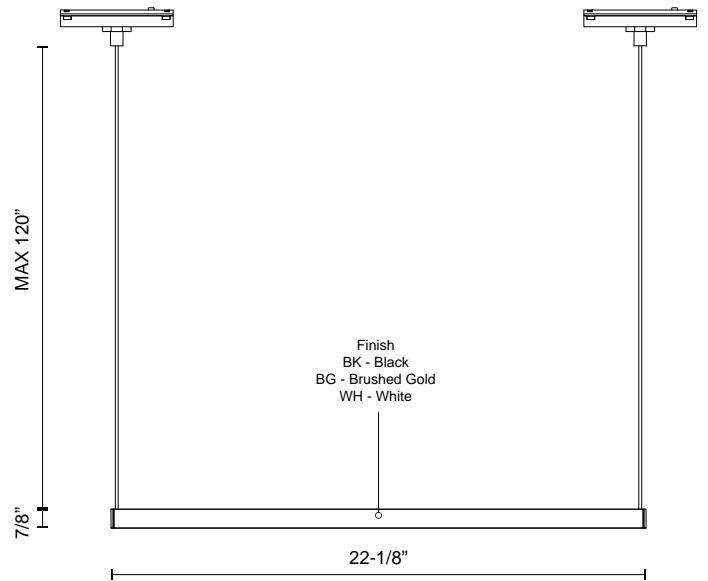

SPECIFICATION DETAILS

Fixture Dimensions	L22-1/8" x W1-1/8" x H7/8"
Light Source	Low Voltage LED
Wattage	20W
Total Lumens	1300lm
Delivered Lumens	BK-1083lm (@3000K); BK-1140lm* (@4000K); BG-1115lm* (@3000K); BG-1140lm* (@4000K); WH-1160lm* (@3000K); WH-1195lm* (@4000K)
Voltage	48V, with DC Class 2 LED driver (see available canopy/driver options)
Color Temperature	3000K; 4000K;
CRI (Ra)	90CRI
LED Rated Life	50,000 hours
Adjustable	Yes
Wire Length	120" Max
Wire Type	BK-Black Wire; BG-Black Wire; WH-White Wire
Sloped Ceiling Adaptable	Yes
Location	Dry
CEC Title 24 JA8	Yes, JA8-2022
Illumination Direction	Downlight
Material	Aluminum + Acrylic
Diffuser Details	Frosted Acrylic Diffuser
Paint Finish	BK02; BG01; WH02
Minimum Hang Height	6"

WWW.KUZCOLIGHTING.COM

© 2024 KUZCO LIGHTING. ALL RIGHTS RESERVED.

DESCRIPTION

Introducing the Mira track head for the Kuzco Trilo track system. Create ambiance with this elegant linear pendant design that provides ample downwards illumination to your space. Connect Mira anywhere along the Trilo track system to use. Each pendant comes with 120" of wire to adjust to the needs of your space.