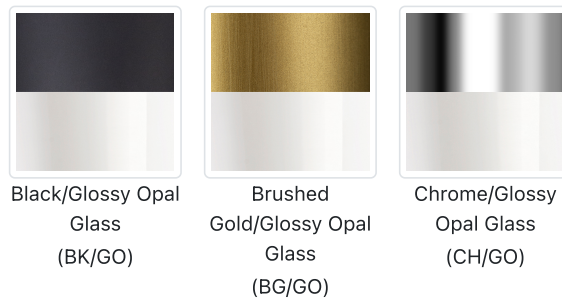

FINISHES

* For custom options, contact customer service.

* For warranty information, please visit www.kuzcolighting.com/warranty

WWW.KUZCOLIGHTING.COM

USA: 3035 E. LONE MOUNTAIN ROAD - LAS VEGAS, NV 89081

CANADA: 19054 28TH AVENUE - SURREY, BC V3Z 6M3

© 2024 KUZCO LIGHTING. ALL RIGHTS RESERVED

20241210

Kuzco Lighting reserves the right to modify the design of our products at any time, as part of our ongoing commitment to continuous improvement.