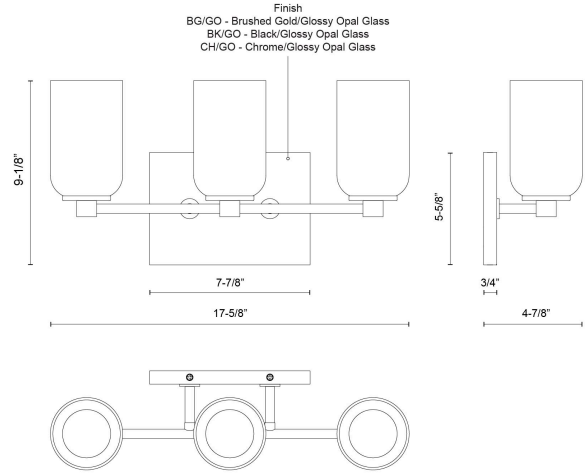

Nola 18-in Vanity Light

Model	Bulbs (not included)	Wattage (or equivalent)
VL57718 VL57718-BG/GO VL57718-BK/GO VL57718-CH/GO	3 x E26	40W

Meet Nola, where modern design meets accessibility in a stunning array of fixtures. This versatile family boasts a sleek, socket-based design, marrying the elegance cylindrical shades with the allure of exposed bulbs. Nola's simple, timeless shapes effortlessly elevate any space, from a gracefully balanced chandelier to a single, focused downlight. Whether you're looking to make a statement or create an inviting ambiance, Nola offers the perfect blend of style and functionality.

SPECIFICATION DETAILS

Fixture Dimensions	W17-5/8" x H9-1/8" x E4-7/8"
Canopy Dimensions	W7-7/8" x H5-5/8" x E3/4"
Location	Damp
Glass Details	Opal Glass
Illumination Direction	Omni-directional
Light Source/Life	Socket
Material	Steel, Glass
Mounting Direction	Wall Mount all orientation
Height from Center	6-3/8"
Shade Details	Opal Glass Shade
Compliance	UL Certified: Yes