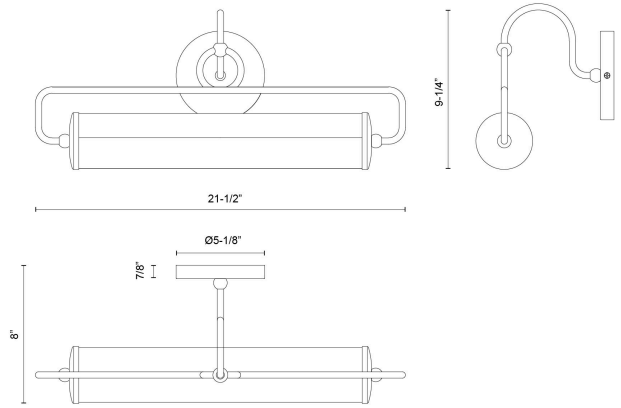

Ellen 21-in Wall/Picture Light

Model	Color Temperature	Wattage	Voltage	Total Lumens	Delivered Lumens	Dimmer Support (Optional, Not Included)
<b>PL447120</b> PL447120BG PL447120MB	3000K	21W	120V	1700lm	945lm* (BG) 800lm* (MB)	ELV

SPECIFICATION DETAILS

Fixture Dimensions	W21-1/2" x H9-1/4" x E8"
Canopy Dimensions	D5-1/8" x E7/8"
Adjustable	Yes
Location	Damp
Dimming Range	100% - 10%
Glass Details	Opal Glass
Illumination Direction	Down
Light Source/Life	LED (50,000 hours) 90CRI
Material	Aluminum, Steel, Acrylic
Mounting Direction	Wall Mount up or down
Height from Center	5-3/8"
Paint Finish	BG01 (BG), MB01 (MB)
Shade Details	Steel Shade
Compliance	<b>ETL Certified:</b> Yes <b>CEC Title 24:</b> Yes