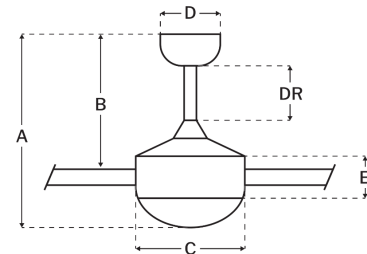

Prost 144" Fan With Optional Light Kit Flat Black

UPC#647881264383

Additional Finishes

Measurements

Blade Sweep (in):	144
Downrod Length (in):	24/12
Height (in):	50.5*
Canopy Width (in):	6.65
Product Weight (lbs):	49.52
Lead Wire (in):	80
Carton Length (in):	32.68/67.72
Carton Width (in):	20.08/5.91
Carton Height (in):	13.58/7.68
Total Cube:	6.94***
Carton Weight (lbs):	65.28/13.23

Motor

Motor Material:	Silicon Steel
Motor Technology:	DC
Motor Size (mm):	190x30
Mounting Options:	Downrod Only**
Motor Type:	6-Speed Reversible
Indoor/Outdoor Rating:	Damp

Blades

Number of Blades:	6
Blades Included:	Yes
Blade Finish:	Flat Black
Optional Blade Finishes:	No
Blade Material:	Aluminum
Blade Sweep:	144"
Blade Pitch:	3.5

Warranty

Limited Lifetime Warranty

Ceiling Drop Dimensions

A: Total Height w/ 24/12" Downrod	38.5/26.5"
B: Blade to Ceiling Height	46/34/22"
C: Housing Width	12.13"
D: Canopy Width	6.65"
E: Housing Height	7.3"