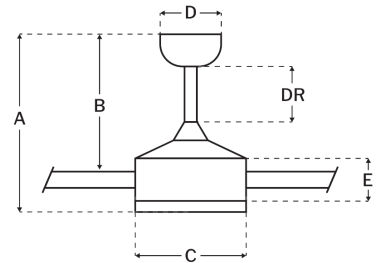

CRAFTMADE™

TTE65BNK6

Tate 65" Fan with Optional Light Kit Brushed Polished Nickel

UPC#647881264628

Additional Finishes

TTE65FB6

TTE65W6

Measurements

Blade Sweep (in):	65
Downrod Length (in):	6
Height (in):	16.22
Canopy Width (in):	6.03
Product Weight (lbs):	26.9
Lead Wire (in):	80
Carton Length (in):	31.81
Carton Width (in):	11.65
Carton Height (in):	11.73
Carton Cube:	2.52
Carton Weight (lbs):	33.29

Motor

Motor Material:	Silicon Steel
Motor Technology:	DC
Motor Size (mm):	168x25
Mounting Options:	Flat Ceiling Only
Motor Type:	6-Speed Reversible
Indoor/Outdoor Rating:	Indoor

Blades

Number of Blades:	6
Blades Included:	Yes
Blade Finish:	Brushed Nickel
Optional Blade Finishes:	No
Blade Material:	Aluminum
Blade Sweep:	65"
Blade Pitch:	3.5

Warranty

Limited Lifetime Warranty

Ceiling Drop Dimensions

A: Total Height w/ 6" Downrod	16.22"
B: Blade to Ceiling Height	13.67"
C: Housing Width	8.19"
D: Canopy Width	6.03"
E: Housing Height	5.79"

Electrical/Lighting