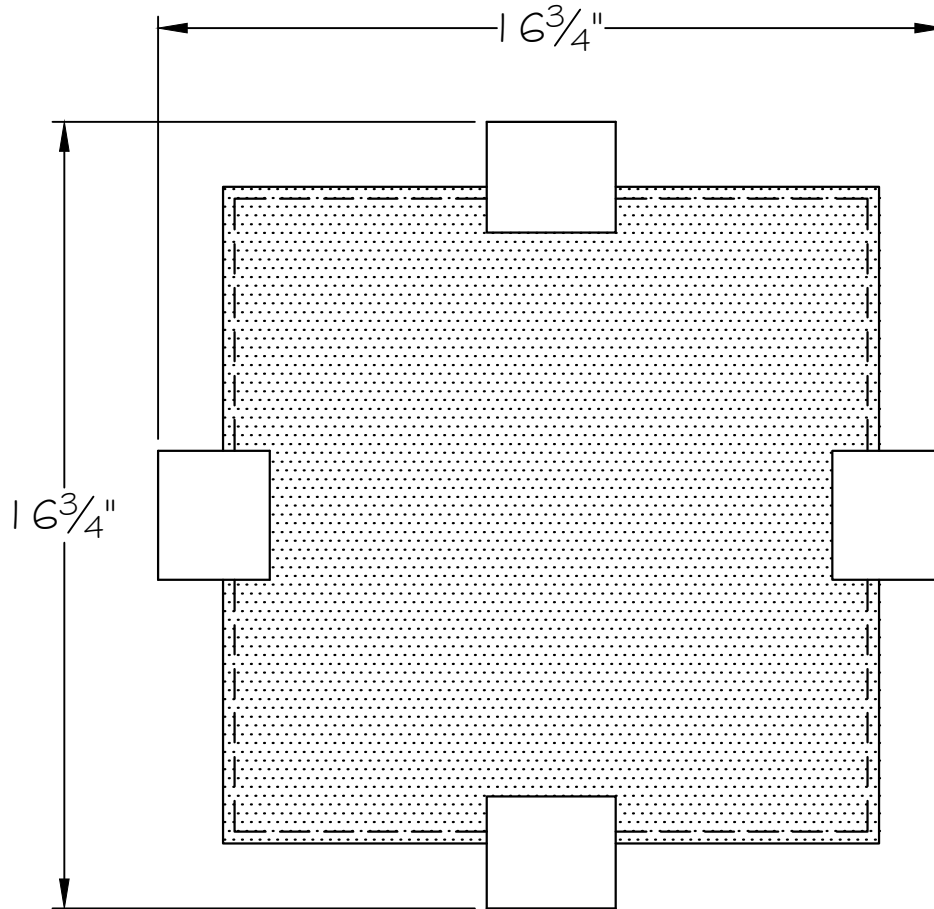

CUSTOMER REFERENCE DRAWING

FRONT VIEW

BOTTOM VIEW

STYLE CONFIGURATIONS:

TERRA ORIGINAL GLASS:	RAKE GLASS:
- 11ST BLACK / CLEAR GLASS	-15ST BLACK / RAKE CLEAR GLASS
- 12ST BLACK / GOLD GLASS	-25ST SILVER / RAKE CLEAR GLASS
- 21ST SILVER LEAF / CLEAR GLASS	-35ST GOLD / RAKE CLEAR GLASS
- 22ST SILVER LEAF / GOLD GLASS	-45ST BRONZE / RAKE CLEAR GLASS
- 31ST GOLD LEAF / CLEAR GLASS	
- 32ST GOLD LEAF / GOLD GLASS	
- 41ST BRONZE / CLEAR GLASS	
- 42ST BRONZE / GOLD GLASS	

GLASS TYPES:

-11, -12, -21, -22, -31, -32, -41, -42 (TERRA GLASS)	-15, -25, -35, -45 (RAKE GLASS)
	

This drawing, specifications and the product depicted are the exclusive property of Fine Art Handcrafted Lighting®. In compliance with US copyright and patent requirements, notice is hereby given that this document and the product depicted shall not be copied, altered or used in any manner without the expressed written consent of Fine Art Handcrafted Lighting®.