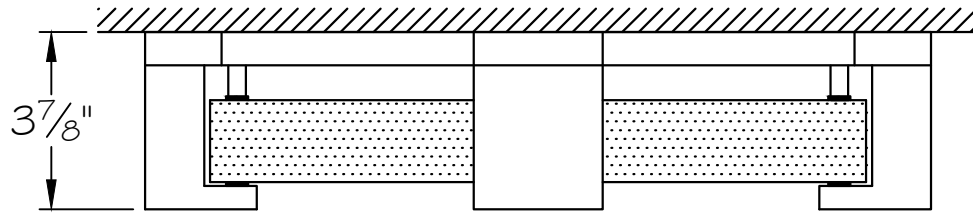

CUSTOMER REFERENCE DRAWING

FRONT VIEW

BOTTOM VIEW

STYLE CONFIGURATIONS:

TERRA ORIGINAL GLASS:	RAKE GLASS:
- 11ST BLACK / CLEAR GLASS	-15ST BLACK / RAKE CLEAR GLASS
- 12ST BLACK / GOLD GLASS	-25ST SILVER / RAKE CLEAR GLASS
- 21ST SILVER LEAF / CLEAR GLASS	-35ST GOLD / RAKE CLEAR GLASS
- 22ST SILVER LEAF / GOLD GLASS	-45ST BRONZE / RAKE CLEAR GLASS
- 31ST GOLD LEAF / CLEAR GLASS	
- 32ST GOLD LEAF / GOLD GLASS	
- 41ST BRONZE / CLEAR GLASS	
- 42ST BRONZE / GOLD GLASS	